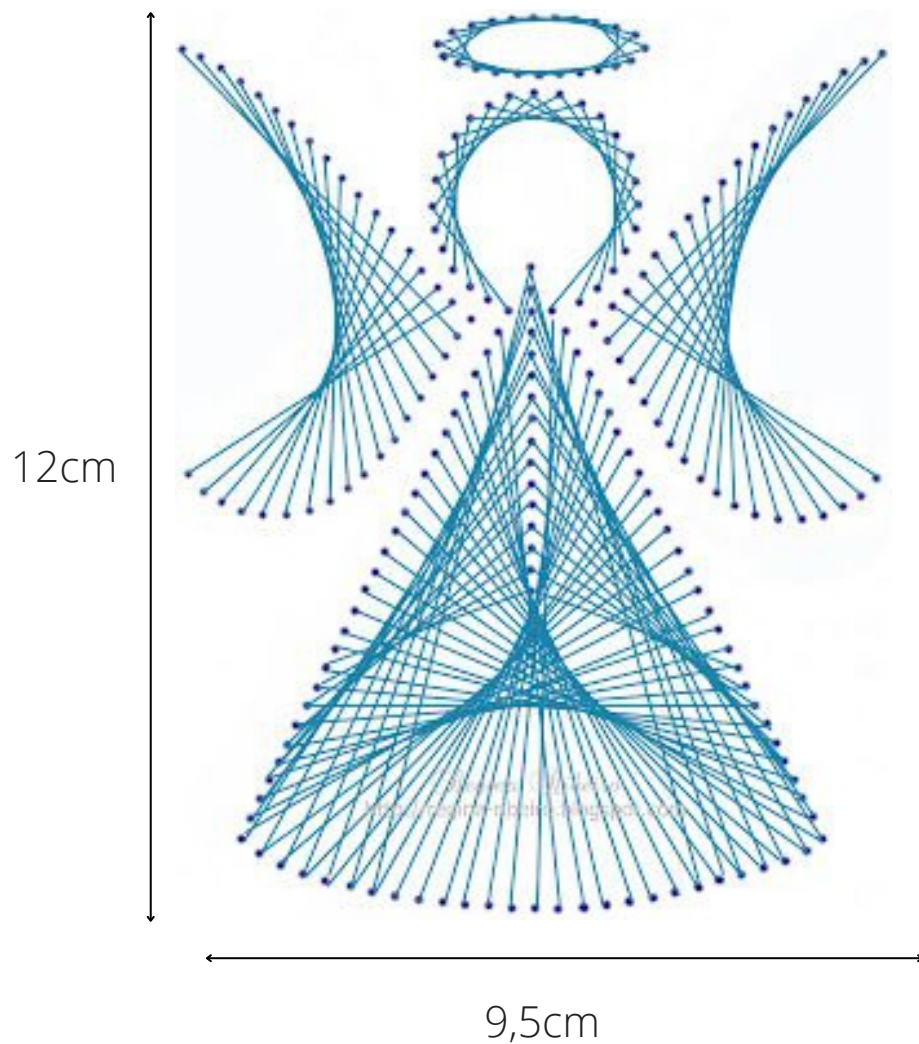

STRING ART PATTERNS

MORE ON WWW.LRCRAFTS.IT/STRING-ART

Angel

Pattern by Regina Ribeiro

WWW.LRCRAFTS.IT

SCAN FOR
MORE INFO