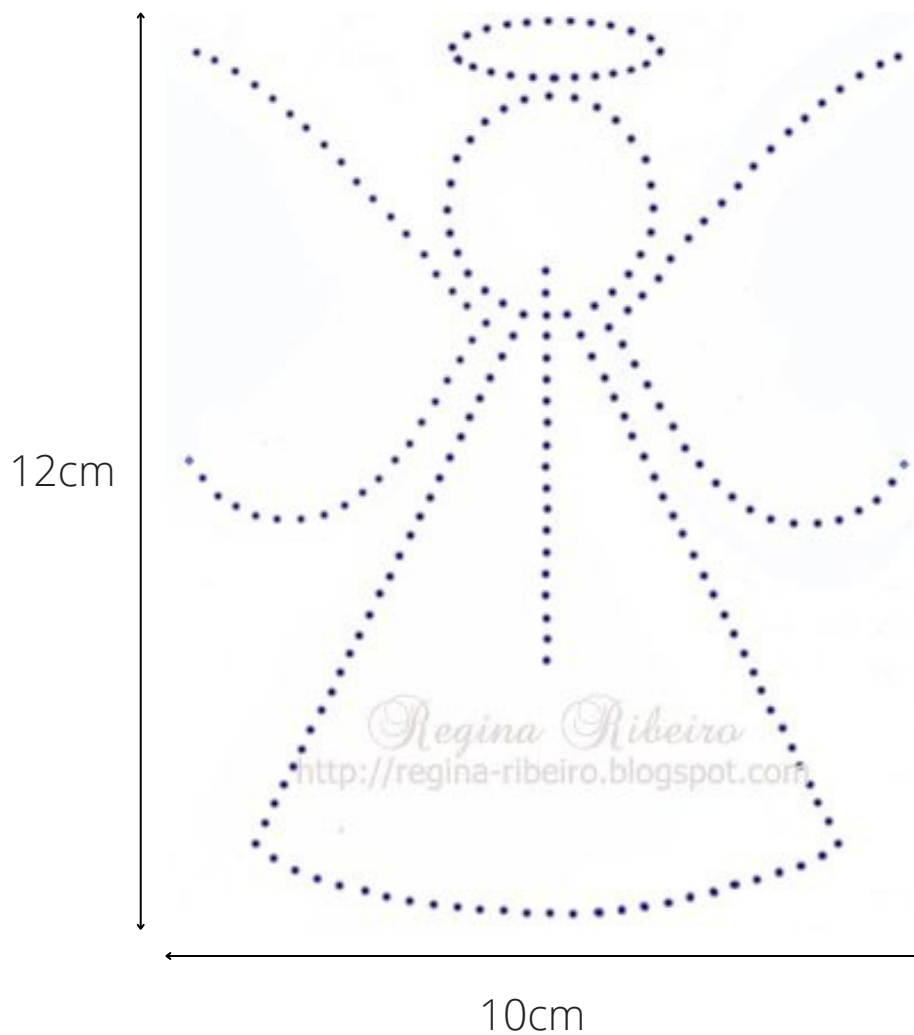

STRING ART PATTERNS

MORE ON WWW.LRCRAFTS.IT/STRING-ART

Angel

Pattern by Regina Ribeiro

WWW.LRCRAFTS.IT

SCAN FOR
MORE INFO