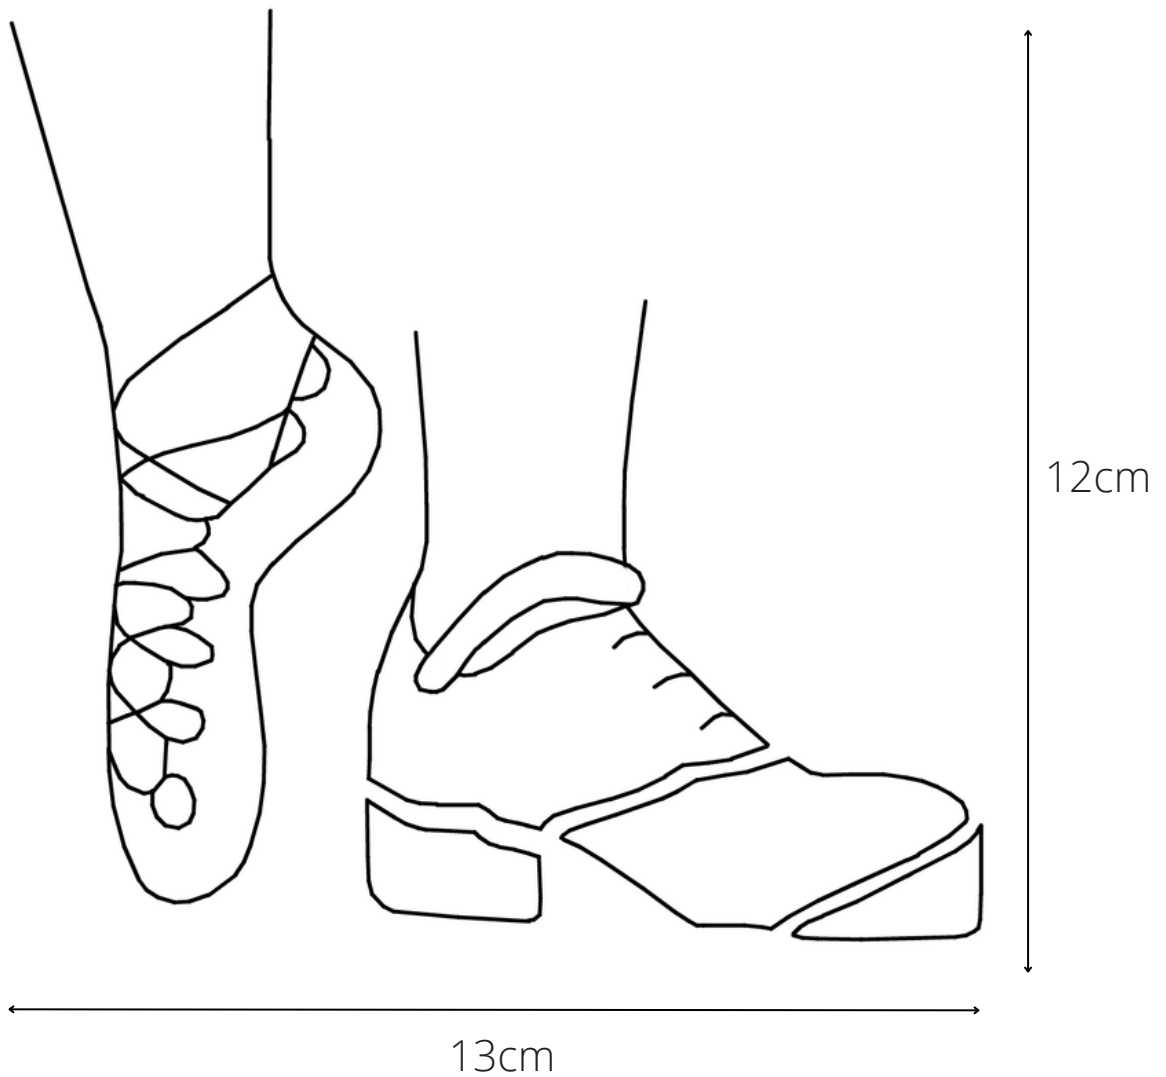

Cat with fish

STRING ART PATTERNS

MORE ON WWW.LRCRAFTS.IT/STRING-ART

Irish dance shoes

WWW.LRCRAFTS.IT

SCAN FOR
MORE INFO