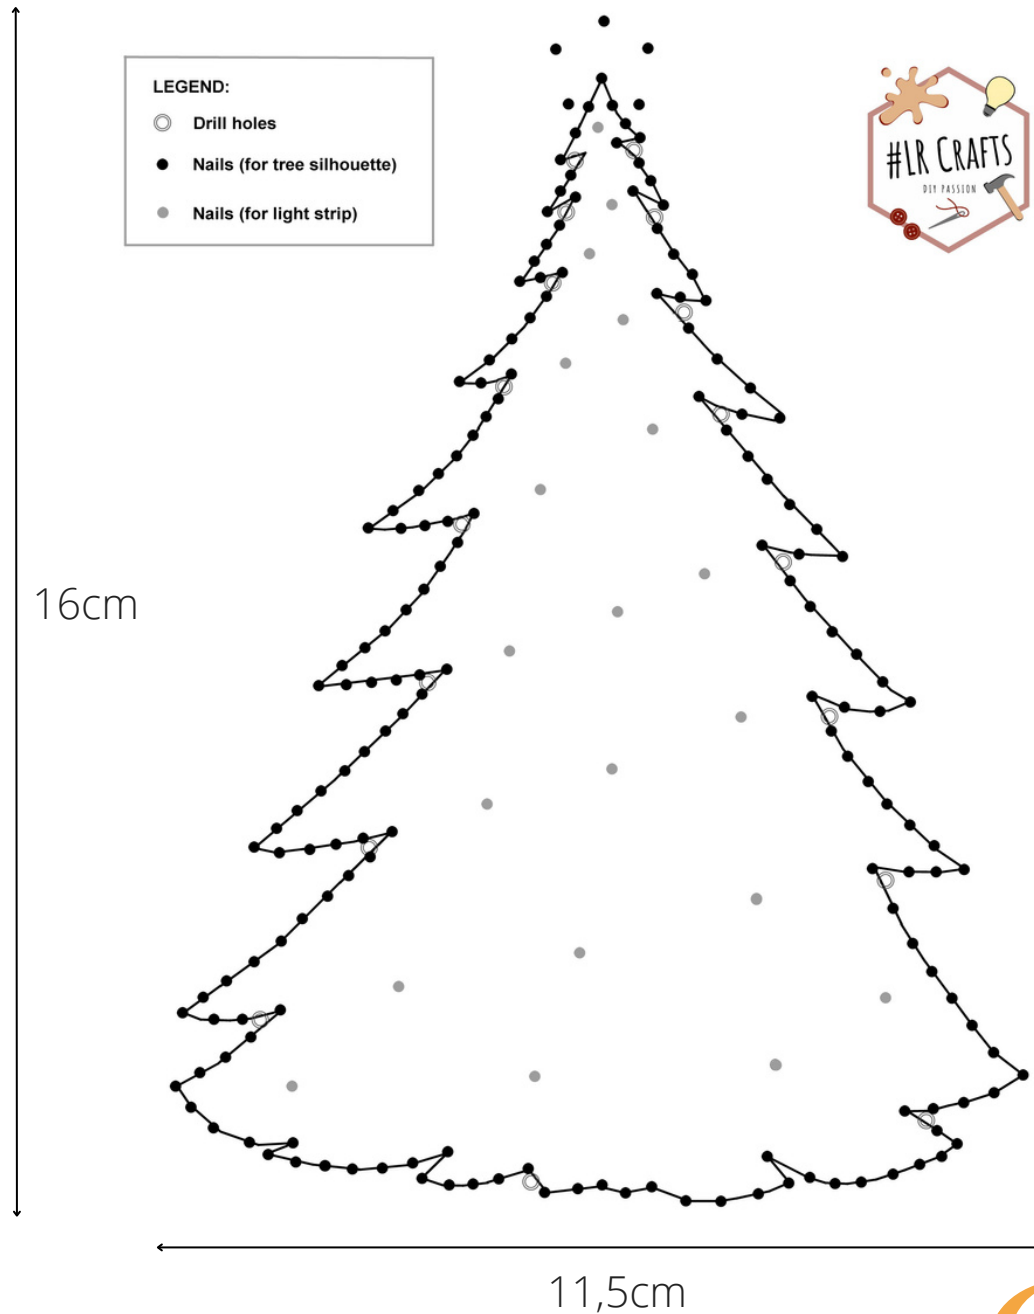

STRING ART PATTERNS

MORE ON WWW.LRCRAFTS.IT/STRING-ART

Christmas tree with LED lights and garland

WWW.LRCRAFTS.IT

SCAN FOR
MORE INFO